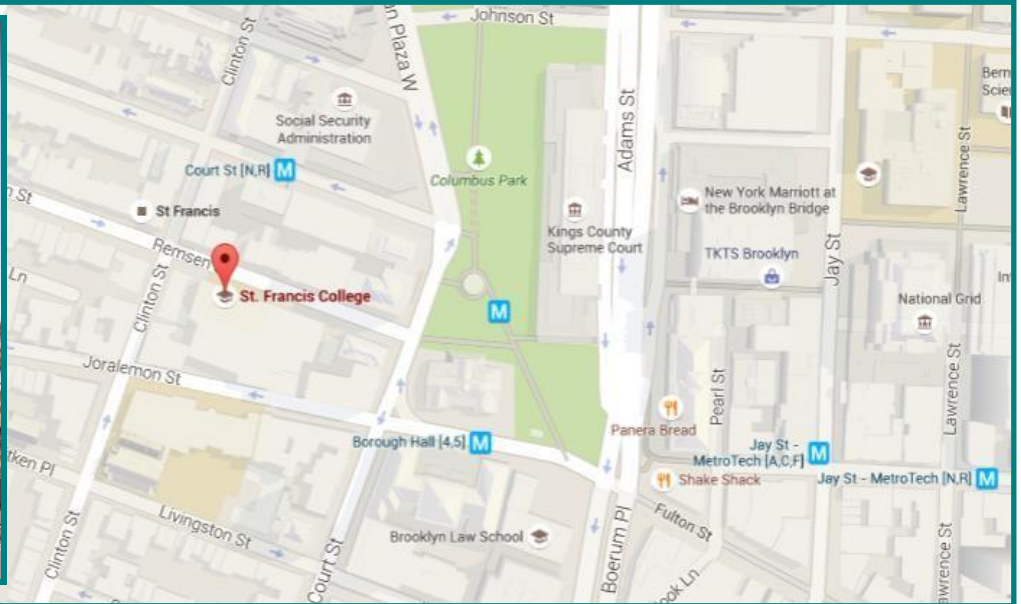

### How To Find Us

**St Francis College** - 182 Remsen Street, Brooklyn, NY11201

+1 347 763 6905 (BSL's main school number)

Subway **R A C F 2 3 4 5**

### SCHOOL LOCATION

BSL's summer junior program takes places in **St Francis College**, just 1 minute walk from our adult center located around the corner on Court Street. St Francis offers modern and spacious classrooms, a cafeteria and free Wi-Fi throughout.

We are 5 minutes' walk from the famous Brooklyn Promenade and the Brooklyn Bridge. Downtown Manhattan is just one subway stop away, or just 30 minutes' walk on the Bridge, making it easy to get to the city for the afternoon activities.

### TRANSPORTATION

St Francis College is located near three subway stations serving 8 subway lines:

- Borough Hall station (1 minute walk) serves the 2, 3, 4 and 5 lines
- Court Street station (1 minute walk) serves the R line
- Jay Street station (5 minutes' walk) serves the A, C, F and R lines