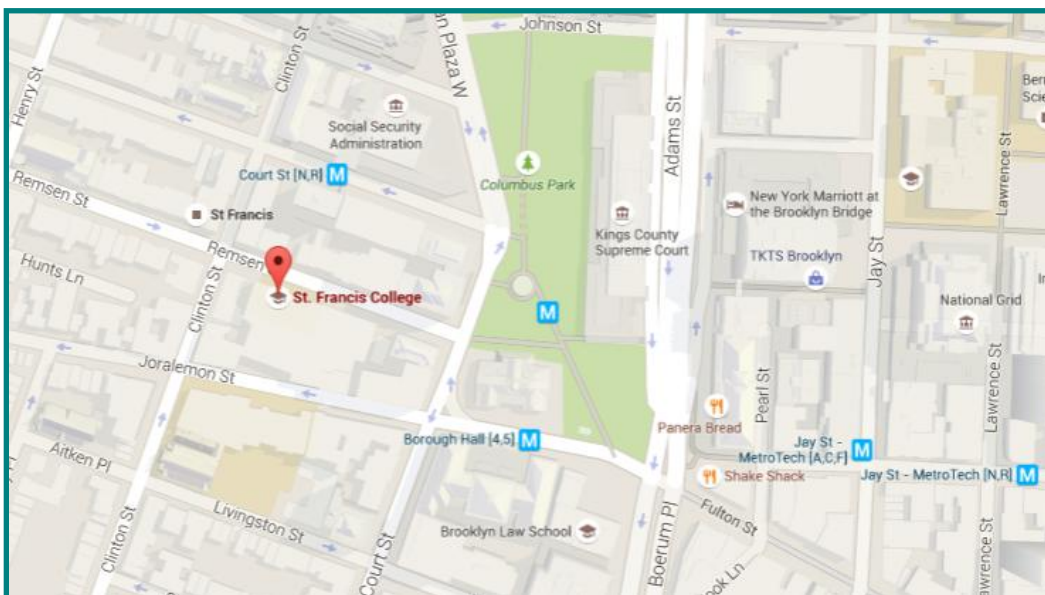

### How To Find Us

**St Francis College** - 180 Remsen Street, Brooklyn, NY11201

+1 347 763 6905 (BSL's main school number)

Subway **R A C F 2 3 4 5**

### SCHOOL LOCATION

BSL's summer junior program takes places in **St Francis College**, just 1 minute walk from our adult center located around the corner on Court Street. St Francis offers modern and spacious classrooms, a cafeteria and free Wi-Fi throughout.

We are 5 minutes' walk from the famous Brooklyn Promenade and the Brooklyn Bridge. Downtown Manhattan is just one subway stop away, or just 30 minutes' walk on the Bridge, making it easy to get to the city for the afternoon activities.

### TRANSPORTATION

St Francis College is located near three subway stations serving 8 subway lines:

- Borough Hall station (1 minute walk) serves the 2, 3, 4 and 5 lines
- Court Street station (1 minute walk) serves the R line
- Jay Street station (5 minutes' walk) serves the A, C, F and R lines